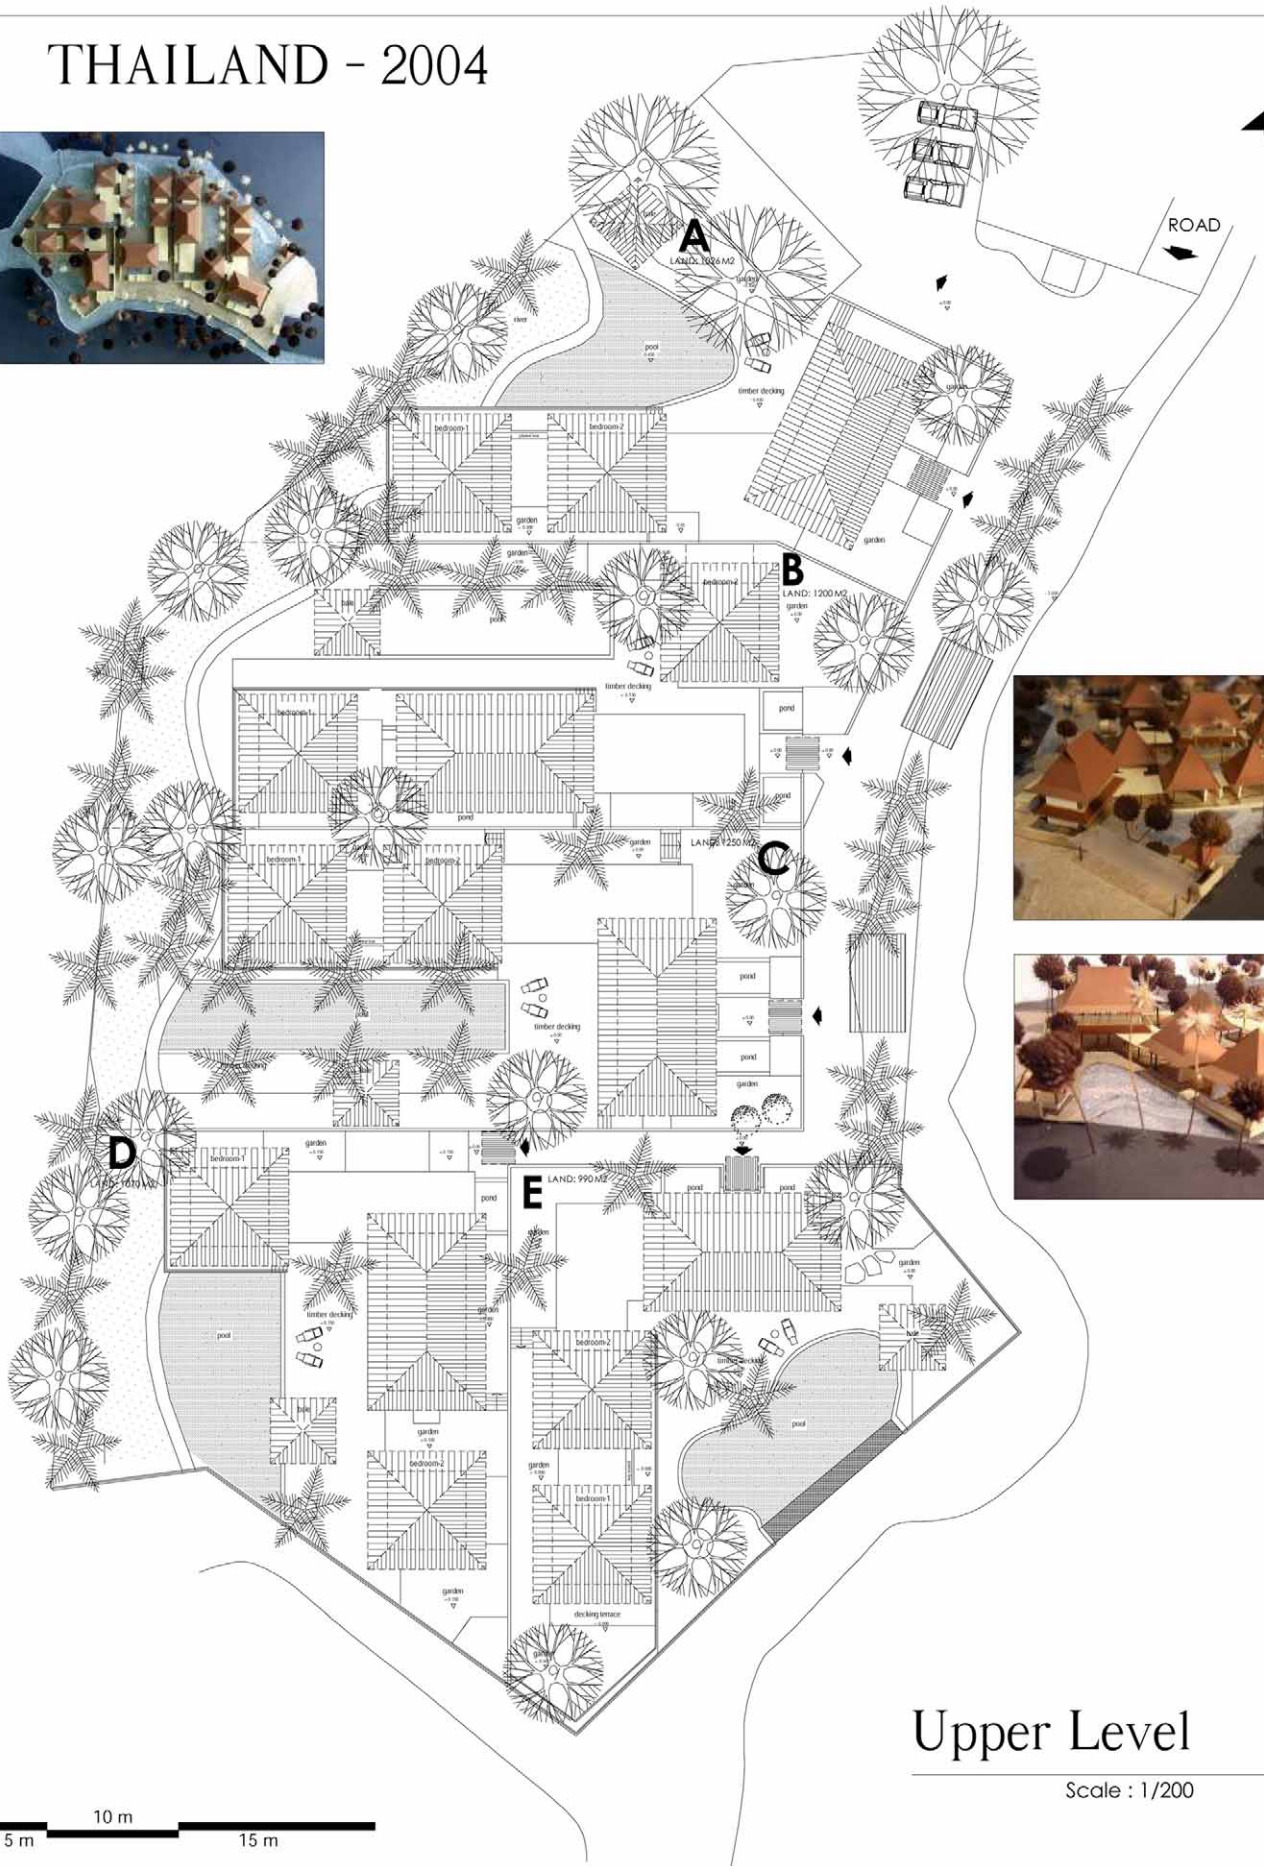

Twin Water Villas - Phuket

THAILAND - 2004

Upper Level

Scale : 1/200