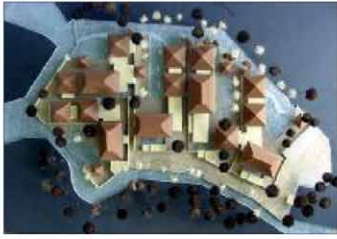

Twin Water Villas - Phuket

THAILAND - 2004

Upper Level

Scale : 1/200